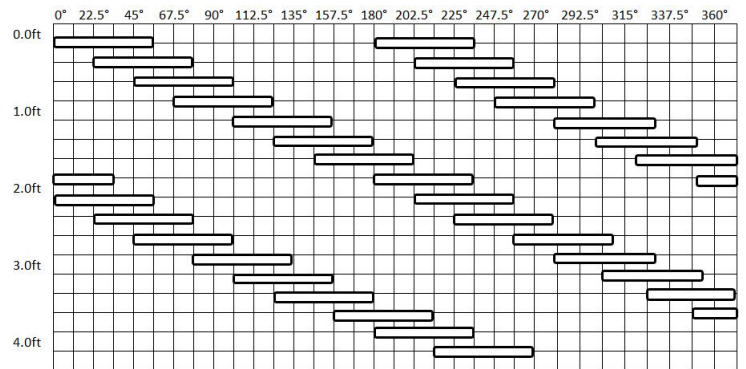

Shot Pattern

Technical Information

CARRIER SPECIFICATIONS	
Gun Type	Expendable, scalloped
Pressure Rating	18 500 psi
Temperature Rating	Explosives and elastomer dependent
Tensile Strength	630 000 lbs
Carrier Thread	6.25" - 6 TPI Acme

SHOT INTERVAL	GUN LENGTH	HELIX	SHOTS	GUN WEIGHT
21.3 in	34.3 in	1/2 Double	16	110.2 lb
44.9 in	57.9 in	1 Double	32	176.4 lb
92.9 in	105.9 in	2 Double	64	319.7 lb

Note:

1. 16 shots are required for 360° coverage
2. 7 in gun system only available as double helix configuration
3. Indicated gun weights are without explosive components

Selection Chart

ITEM	1/2 DOUBLE HELIX	1 DOUBLE HELIX	2 DOUBLE HELIX
7 in DynaSlot XL Gun System	2330564	2329475	2329180
7 in DynaSlot XL Charge Tube	2330565	2329476	2329182
7 in DynaSlot XL Carrier	2330571	2329477	2329184
Retention Ring	7903024		
Booster Kit	2315319		

Note:

1. To be used with 61 g DynaSlot XL and 61 g DynaSlot XL Puncher charges only
2. 3 and 4 Double Helix configurations available on demand