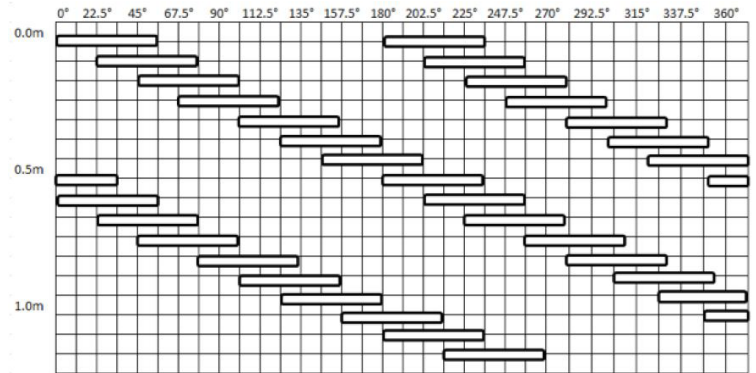

**Configuration Schematic**

**Shot Pattern**

**Technical Information**

CARRIER SPECIFICATIONS	
Gun Type	Expendable, scalloped
Pressure Rating	130 MPa
Temperature Rating	Explosives and elastomer dependent
Tensile Strength	2 800 kN
Carrier Thread	6.25" - 6 TPI Acme

SHOT INTERVAL	GUN LENGTH	HELIX	SHOTS	GUN WEIGHT
0.54 m	0.87 m	1/2 Double	16	50.0 kg
1.14 m	1.47 m	1 Double	32	80.0 kg
2.36 m	2.69 m	2 Double	64	145.0 kg

- Note:
- 16 shots are required for 360° coverage
  - 178 mm gun system only available as double helix configuration
  - Indicated gun weights are without explosive components